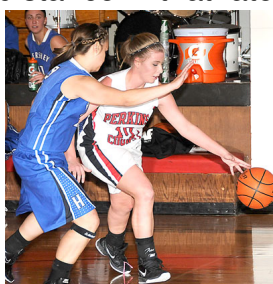

By Pastor Vince Carrig

Sports Writer

Lady Panthers forwards Tayler Baker and Maegan Hiatt shot the lights out in a 19-point first quarter barrage that sent Hershey to a 43-30 win over Perkins County Saturday night in Grant. Baker grabbed a steal from a pressing Hershey defense and pulled up to launch a three pointer and give the Lady Panthers an early 13-2 lead.

"They are quick on offense and tenacious on defense," Lady Plainsmen Head Coach Deanne Bishop said of Hershey. "They like to shoot long threes and get the ball off very quickly."

Hiatt opened the scoring from "downtown" and slugged another triple from straight away in the first quarter to create a margin that the Lady Plainsmen would never really dent.

Senior Perkins County guard Michi Prante swished shot after shot and led all scorers with 16 points. Three of her eight field goals in the game kept the Lady Plainsmen within shouting distance in that fateful first quarter.

Shifty-dribbling guard Daynlee Miller actually topped all Hershey scorers with points in every quarter and 13 overall. The senior point guard put her stamp on the first quarter rout with two field goals—one from just inside the arc and a layup off of a steal.